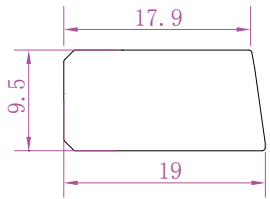

B

A

S(Inch/mm)	60.24"/1530.19
W1	749.8 ± 1
W2	752.0 ± 1
W3	787.8 ± 1
L1	1333.9 ± 1
L2	1336.1 ± 1
L3	1371.9 ± 1
H	9.5 ± 0.2

Anti-Sunlight, No Blind Zone For Any Size

X Slim Series							
Material:	aluminum	Unit:	mm	Date:		Rev:	1.0
Draft by:				Approved by:			