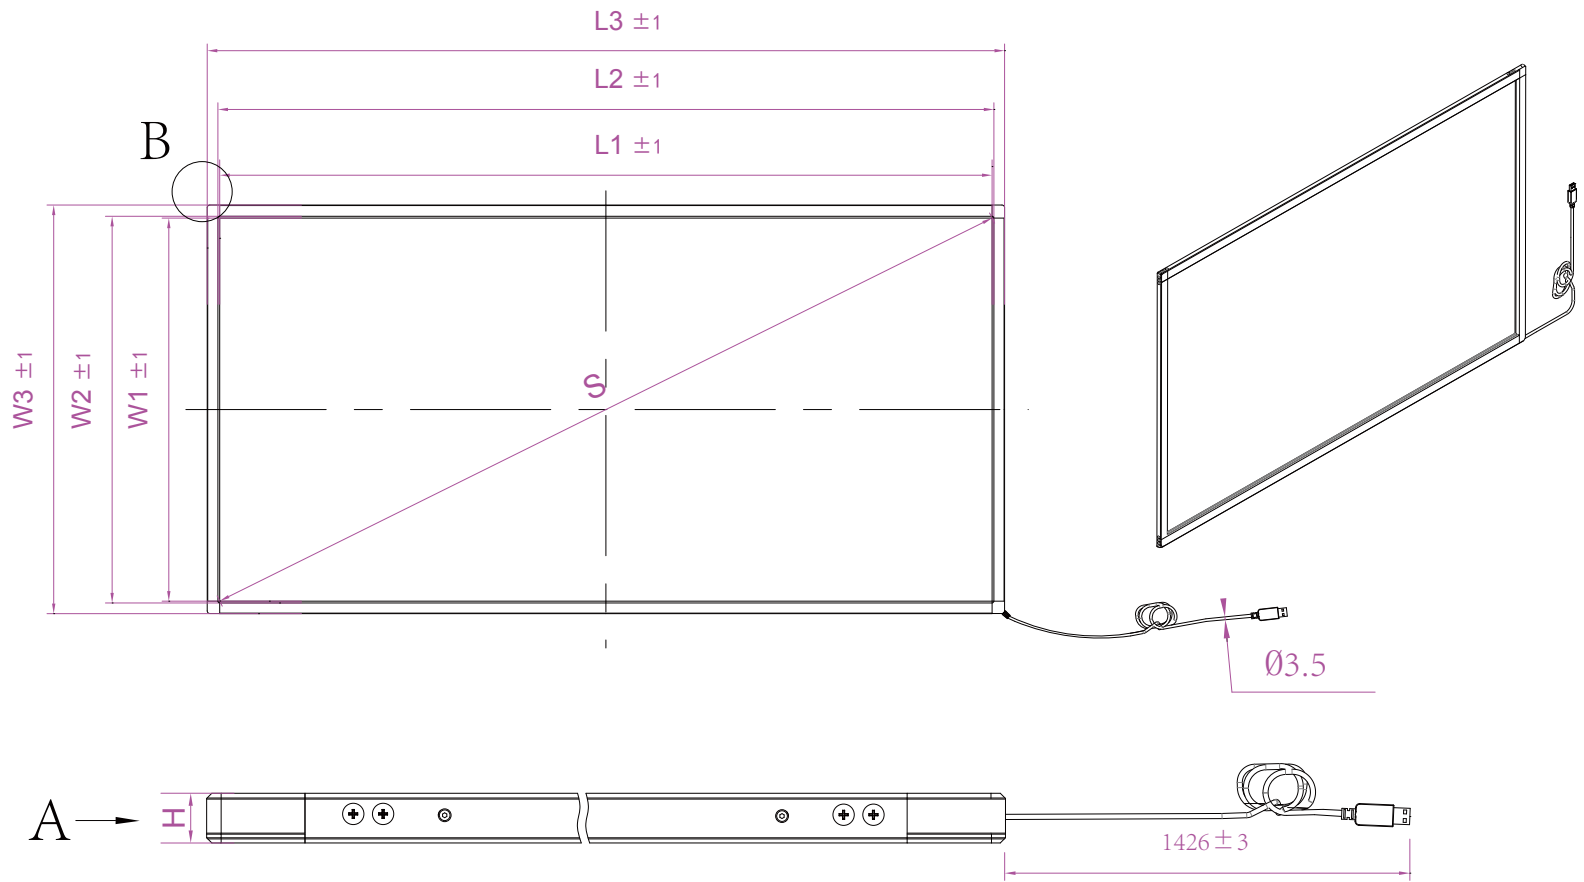

B

A

S(Inch/mm)	60.24"/1530.19
W1	749.8 ± 1
W2	752.0 ± 1
W3	787.8 ± 1
L1	1333.9 ± 1
L2	1336.1 ± 1
L3	1371.9 ± 1
H	9.5 ± 0.2

Anti-Sunlight, No Blind Zone For Any Size

X Slim Series							
Material:	aluminum	Unit:	mm	Date:		Rev:	1.0
Draft by:				Approved by:			