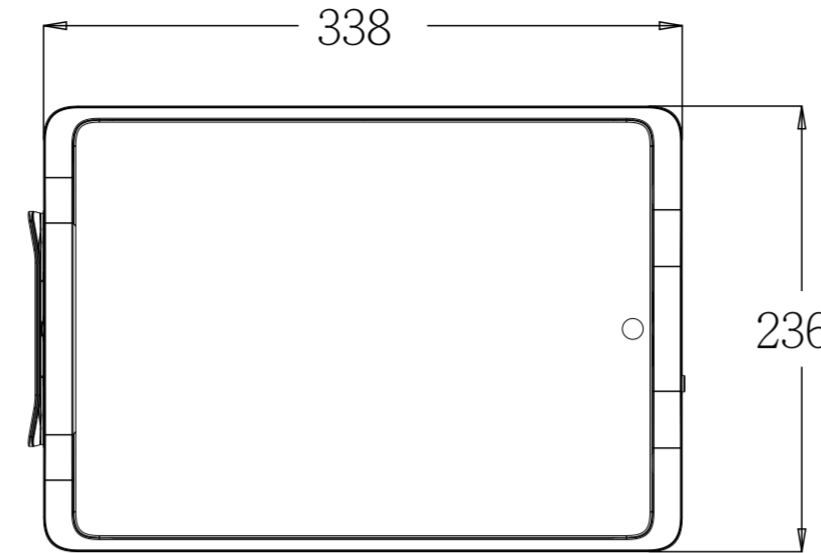

PAYPOINT PLUS FOR iOS:
9.7" I-PAD MODELS

PAYPOINT PLUS FOR iOS:
12" I-PAD PRO

PAYPOINT PLUS FOR ANDROID

PAYPOINT PLUS FOR WINDOWS

CUSTOMER DISPLAY AVAILABLE
ON SOME MODELS.

FIGURE B:
KENSINGTON LOCK
RECEPTICAL UNDER BASE

Ø7
THRU HOLE FOR
COUNTER MOUNTING, X4
(SEE FIGURE A)

FIGURE A:
SECURING BASE
TO COUNTER TOP

WORLD WIDE MODEL CASH DRAWER

NORTH AMERICA/CHINA MODEL CASH DRAWER