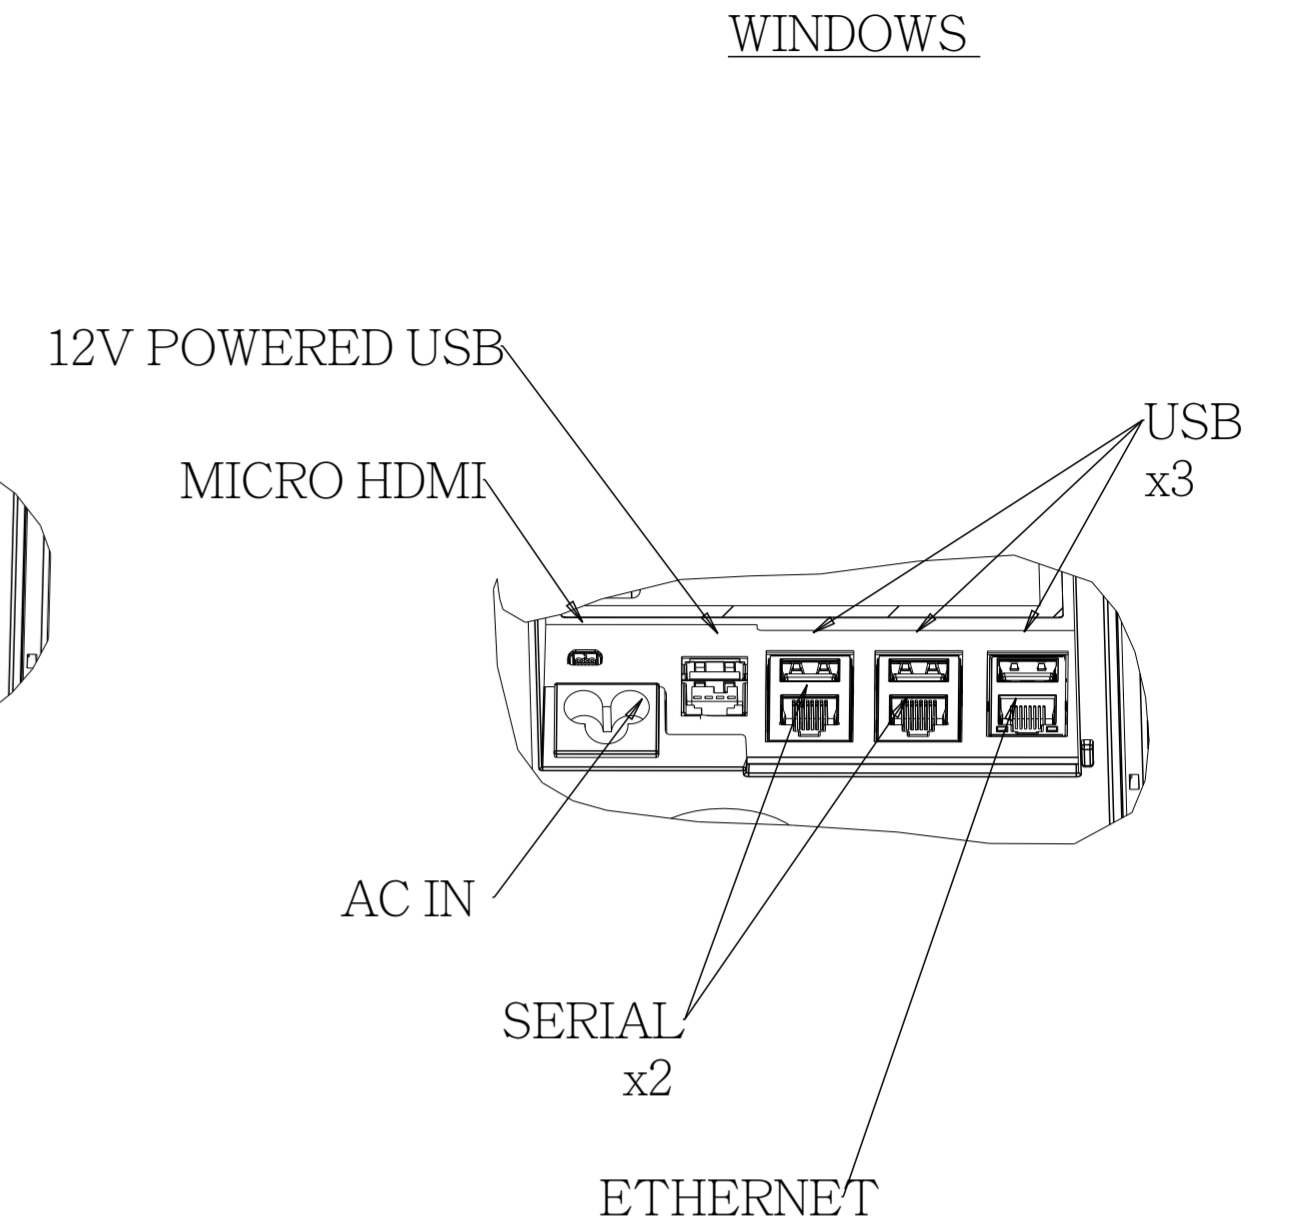

PAYPOINT PLUS FOR iOS:
9.7" I-PAD MODELS

PAYPOINT PLUS FOR iOS:
12" I-PAD PRO

PAYPOINT PLUS FOR ANDROID

PAYPOINT PLUS FOR WINDOWS

CUSTOMER DISPLAY AVAILABLE
ON SOME MODELS.

FIGURE B:
KENSINGTON LOCK
RECEPTICAL UNDER BASE

Ø7
THRU HOLE FOR
COUNTER MOUNTING, X4
(SEE FIGURE A)

FIGURE A:
SECURING BASE
TO COUNTER TOP

WORLD WIDE MODEL CASH DRAWER

NORTH AMERICA/CHINA MODEL CASH DRAWER