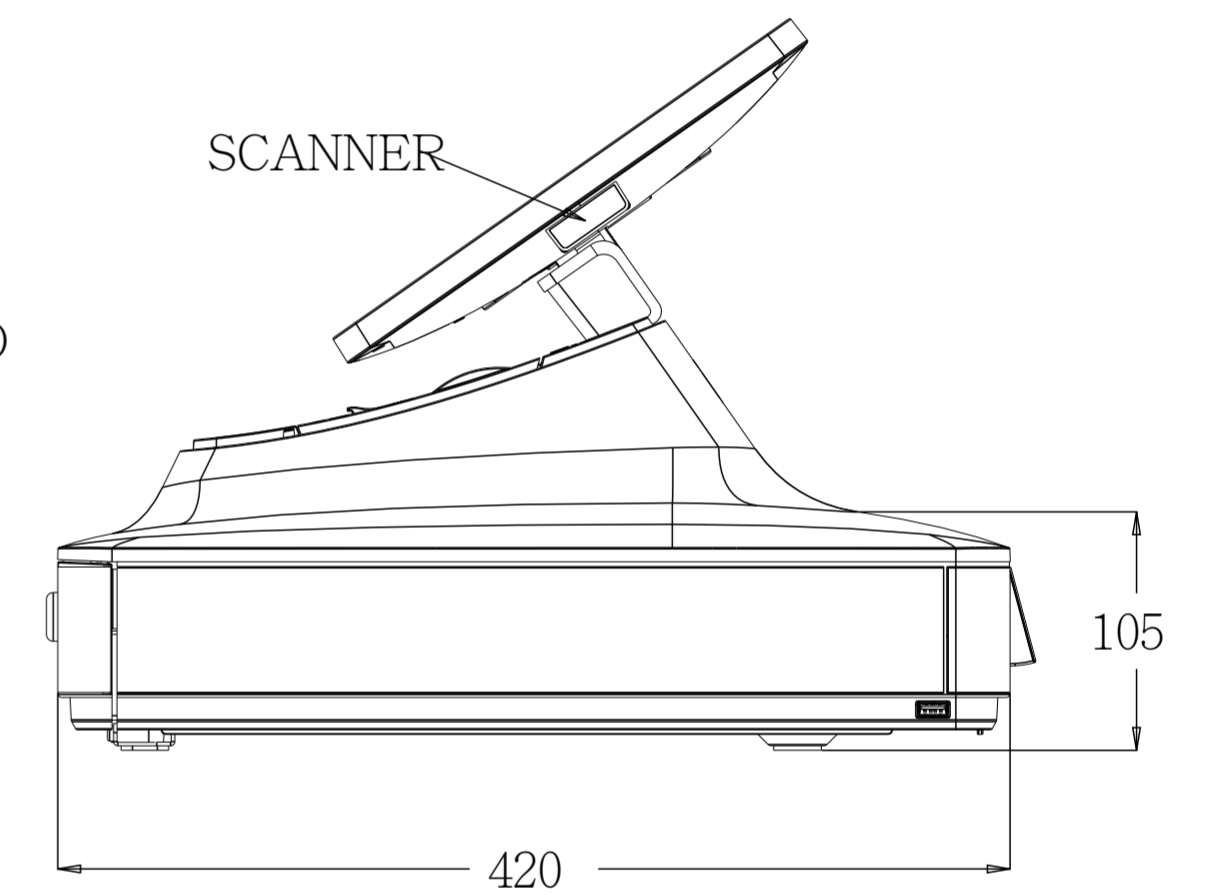

PAYPOINT PLUS FOR iOS:
9.7" I-PAD MODELS

PAYPOINT PLUS FOR iOS:
12" I-PAD PRO

PAYPOINT PLUS FOR ANDROID

PAYPOINT PLUS FOR WINDOWS

CUSTOMER DISPLAY AVAILABLE
ON SOME MODELS.

FIGURE B:
KENSINGTON LOCK
RECEPTICAL UNDER BASE

Ø7
THRU HOLE FOR
COUNTER MOUNTING, X4
(SEE FIGURE A)

FIGURE A:
SECURING BASE
TO COUNTER TOP

WORLD WIDE MODEL CASH DRAWER

NORTH AMERICA/CHINA MODEL CASH DRAWER