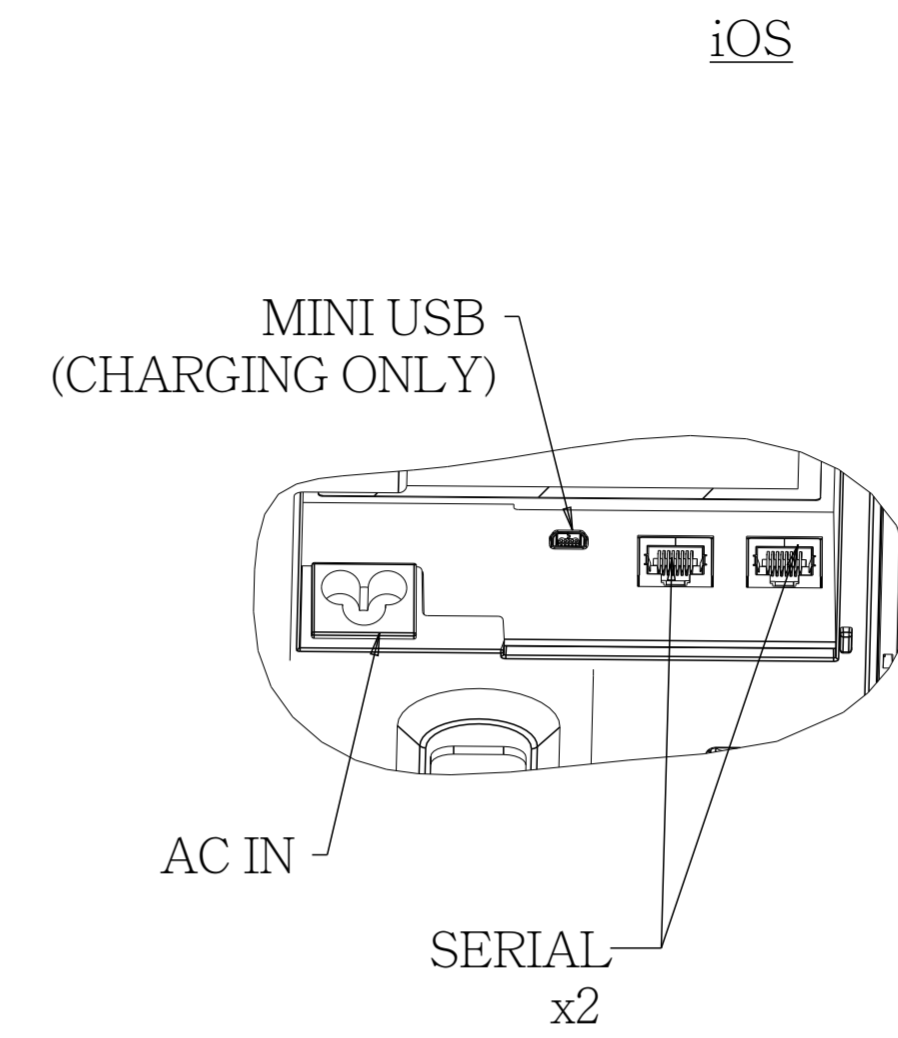

PAYPOINT PLUS FOR iOS:
9.7" I-PAD MODELS

PAYPOINT PLUS FOR iOS:
12" I-PAD PRO

PAYPOINT PLUS FOR ANDROID

PAYPOINT PLUS FOR WINDOWS

CUSTOMER DISPLAY AVAILABLE
ON SOME MODELS.

FIGURE B:
KENSINGTON LOCK
RECEPTICAL UNDER BASE

Ø7
THRU HOLE FOR
COUNTER MOUNTING, X4
(SEE FIGURE A)

FIGURE A:
SECURING BASE
TO COUNTER TOP

WORLD WIDE MODEL CASH DRAWER

NORTH AMERICA/CHINA MODEL CASH DRAWER