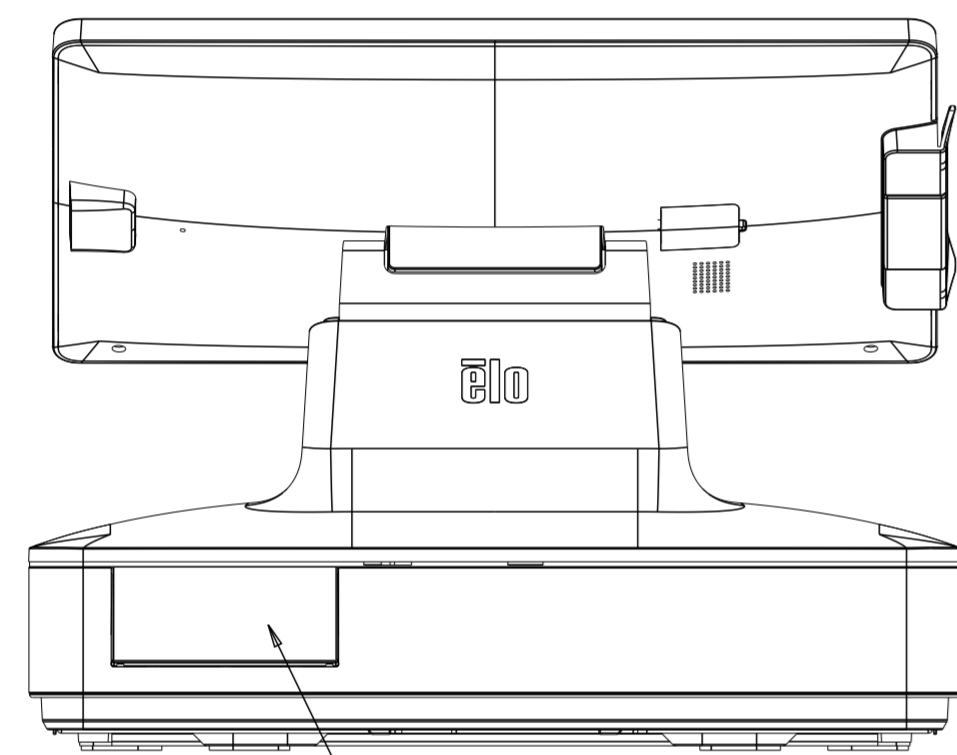

PAYPOINT PLUS FOR iOS:
9.7" I-PAD MODELS

PAYPOINT PLUS FOR iOS:
12" I-PAD PRO

PAYPOINT PLUS FOR ANDROID

PAYPOINT PLUS FOR WINDOWS

CUSTOMER DISPLAY AVAILABLE
ON SOME MODELS.

FIGURE B:
KENSINGTON LOCK
RECEPTICAL UNDER BASE

Ø7
THRU HOLE FOR
COUNTER MOUNTING, X4
(SEE FIGURE A)

FIGURE A:
SECURING BASE
TO COUNTER TOP

WORLD WIDE MODEL CASH DRAWER

NORTH AMERICA/CHINA MODEL CASH DRAWER