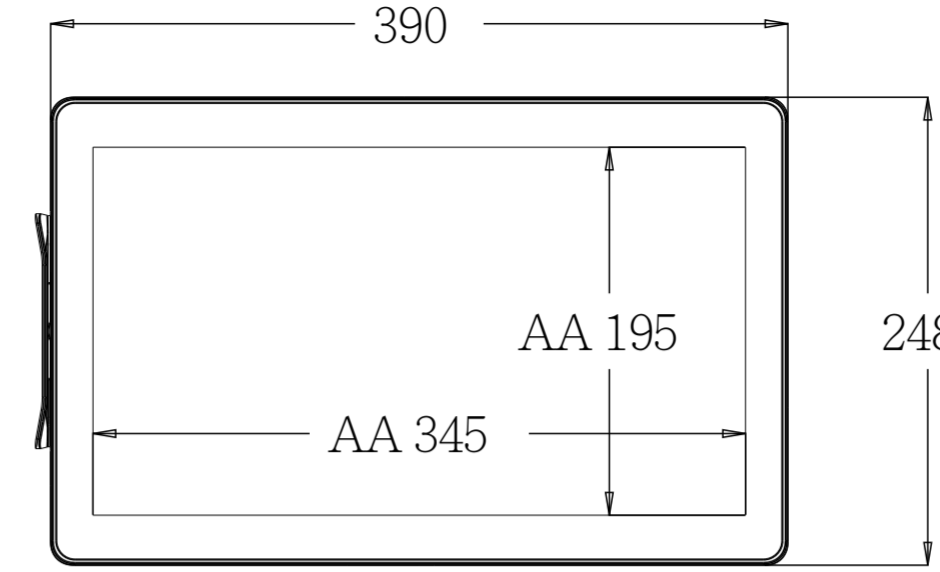

PAYPOINT PLUS FOR iOS:
9.7" I-PAD MODELS

PAYPOINT PLUS FOR iOS:
12" I-PAD PRO

PAYPOINT PLUS FOR ANDROID

PAYPOINT PLUS FOR WINDOWS

CUSTOMER DISPLAY AVAILABLE
ON SOME MODELS.

FIGURE B:
KENSINGTON LOCK
RECEPTICAL UNDER BASE

Ø7
THRU HOLE FOR
COUNTER MOUNTING, X4
(SEE FIGURE A)

FIGURE A:
SECURING BASE
TO COUNTER TOP

WORLD WIDE MODEL CASH DRAWER

NORTH AMERICA/CHINA MODEL CASH DRAWER