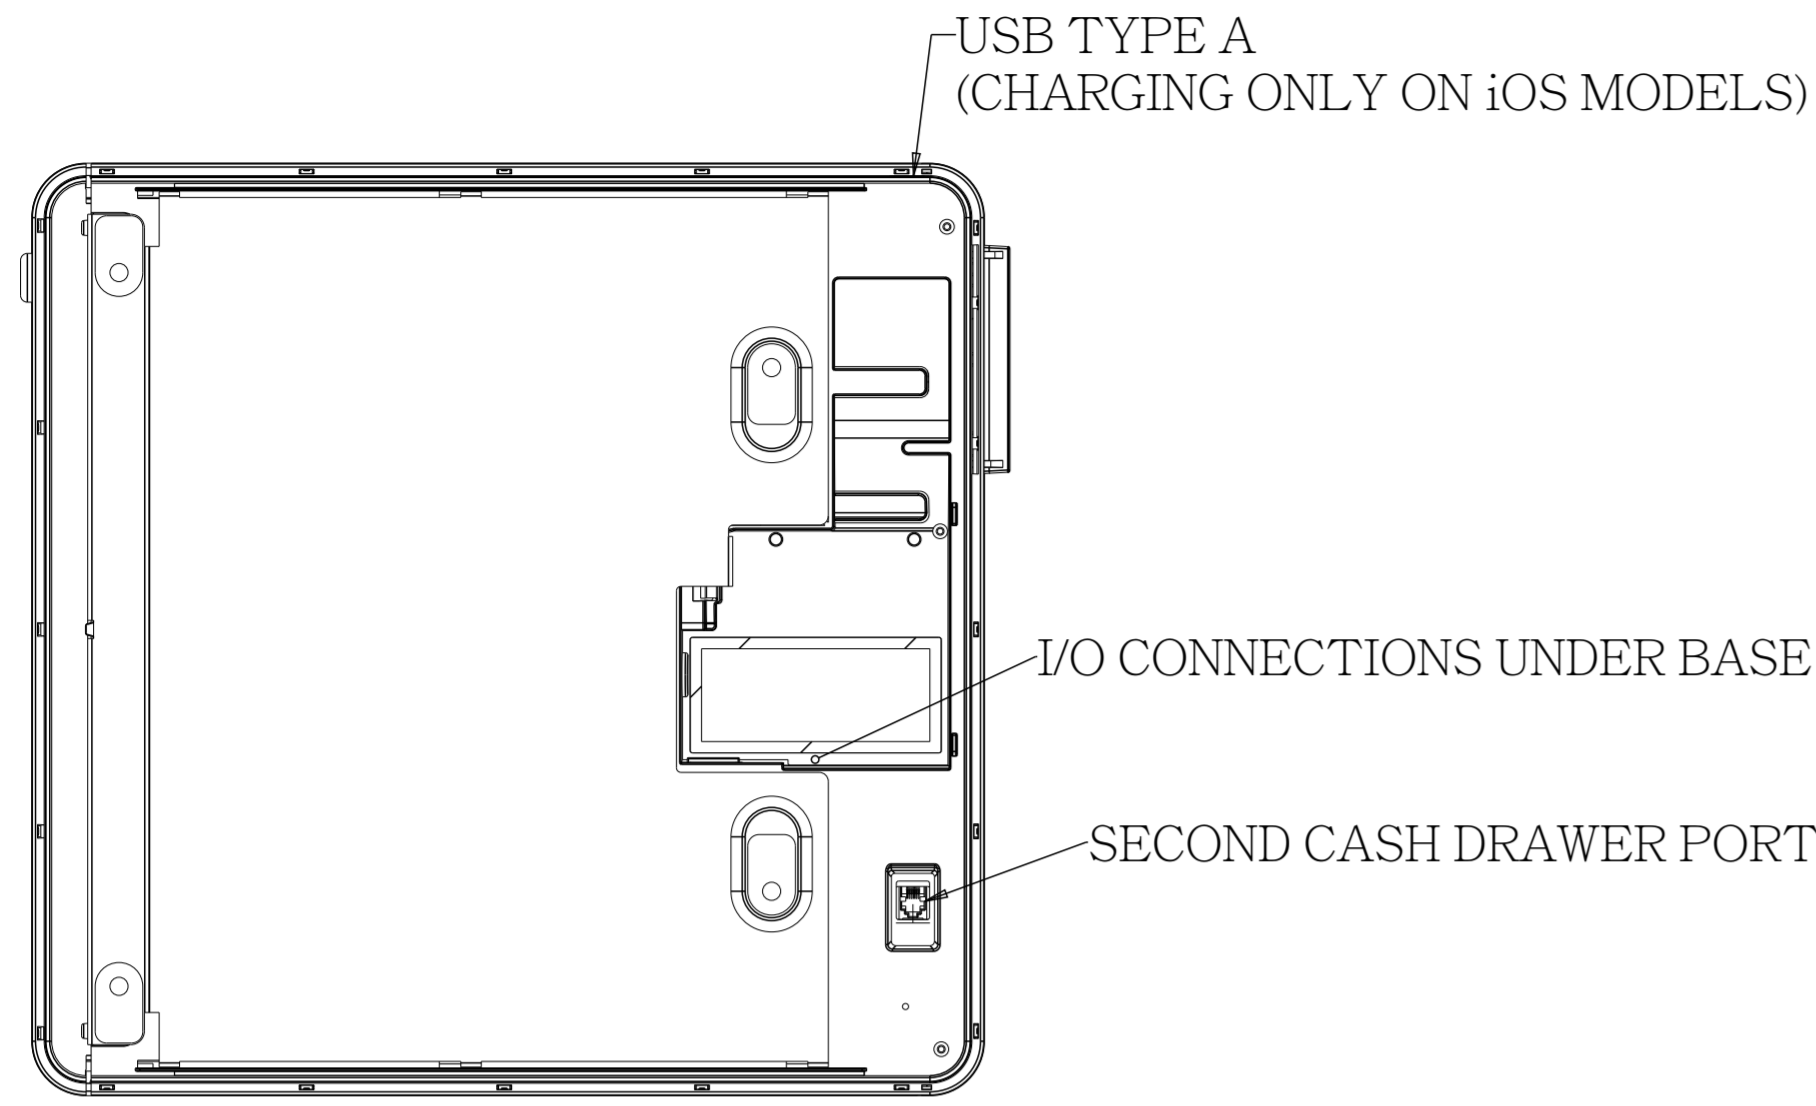

PAYPOINT PLUS FOR iOS:
9.7" I-PAD MODELS

PAYPOINT PLUS FOR iOS:
12" I-PAD PRO

PAYPOINT PLUS FOR ANDROID

PAYPOINT PLUS FOR WINDOWS

CUSTOMER DISPLAY AVAILABLE
ON SOME MODELS.

FIGURE B:
KENSINGTON LOCK
RECEPTICAL UNDER BASE

Ø7
THRU HOLE FOR
COUNTER MOUNTING, X4
(SEE FIGURE A)

FIGURE A:
SECURING BASE
TO COUNTER TOP

WORLD WIDE MODEL CASH DRAWER

NORTH AMERICA/CHINA MODEL CASH DRAWER