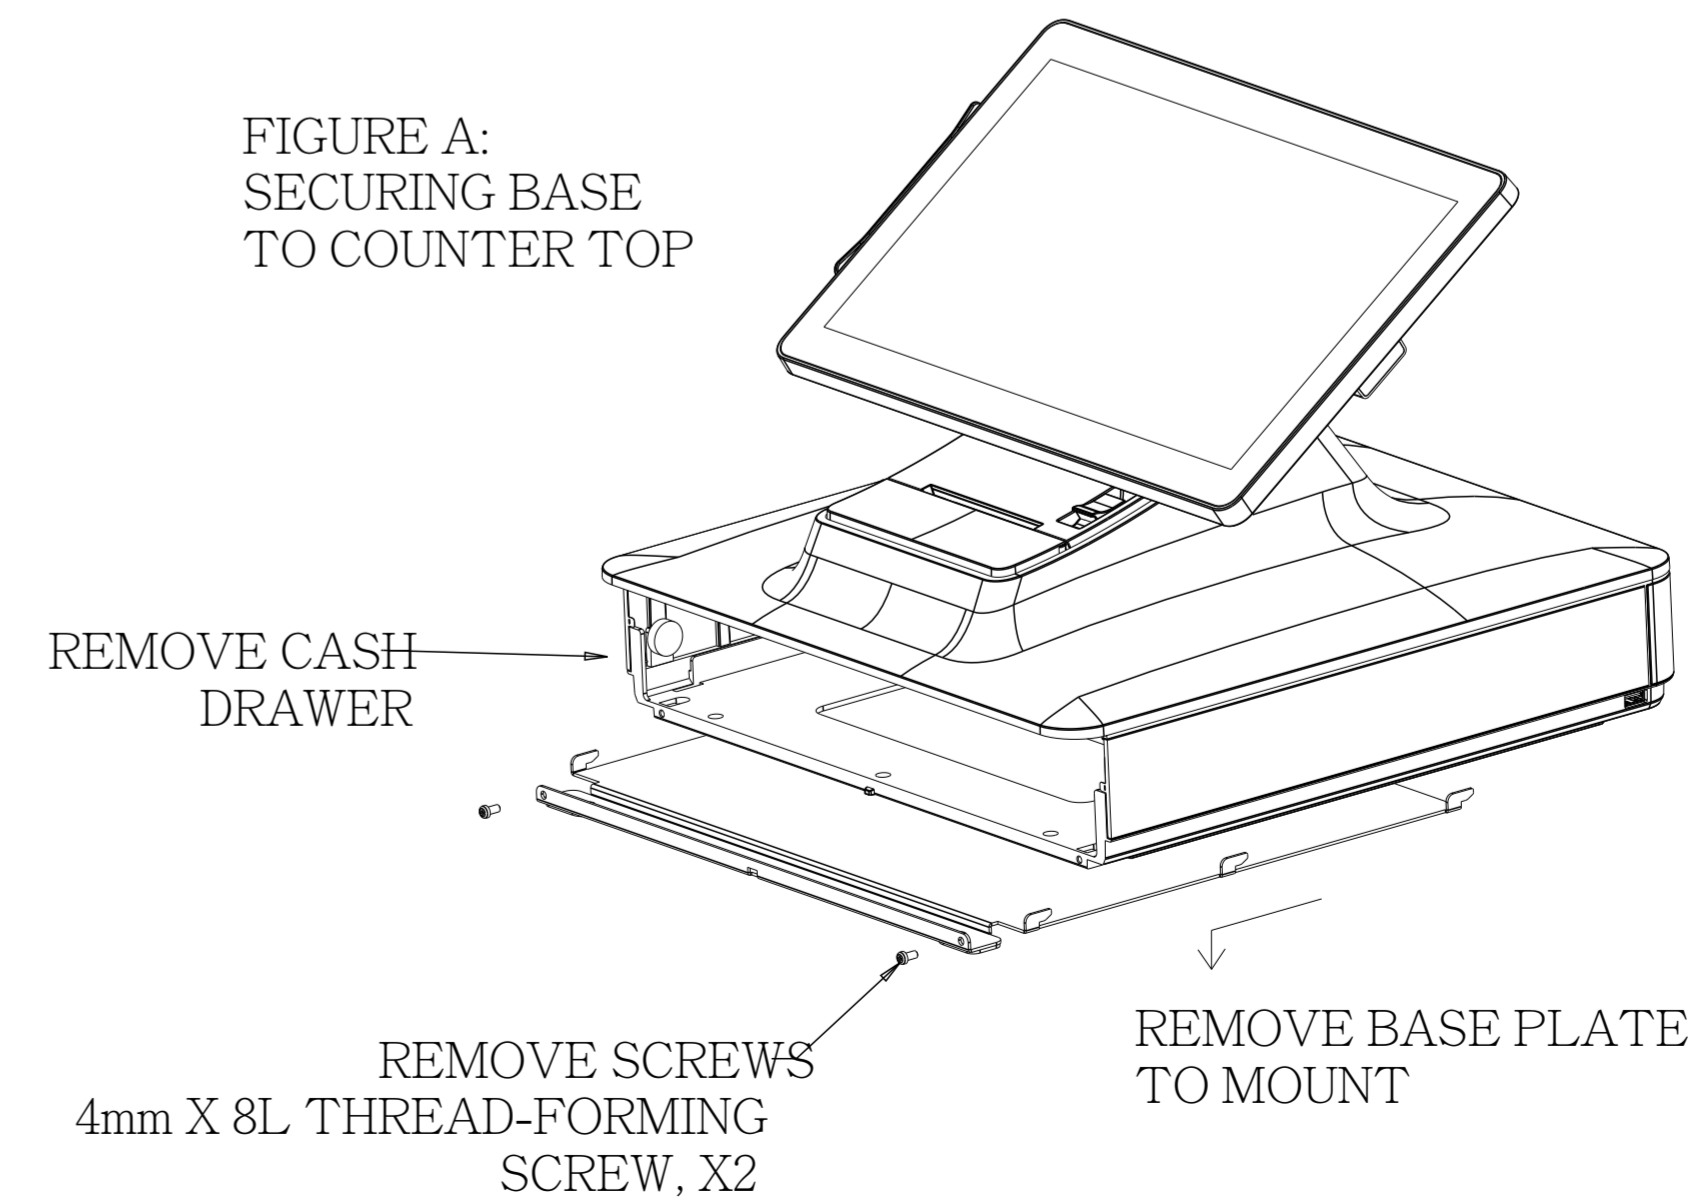

PAYPOINT PLUS FOR iOS:
9.7" I-PAD MODELS

PAYPOINT PLUS FOR iOS:
12" I-PAD PRO

PAYPOINT PLUS FOR ANDROID

PAYPOINT PLUS FOR WINDOWS

CUSTOMER DISPLAY AVAILABLE
ON SOME MODELS.

FIGURE B:
KENSINGTON LOCK
RECEPTICAL UNDER BASE

Ø7
THRU HOLE FOR
COUNTER MOUNTING, X4
(SEE FIGURE A)

FIGURE A:
SECURING BASE
TO COUNTER TOP

WORLD WIDE MODEL CASH DRAWER

NORTH AMERICA/CHINA MODEL CASH DRAWER