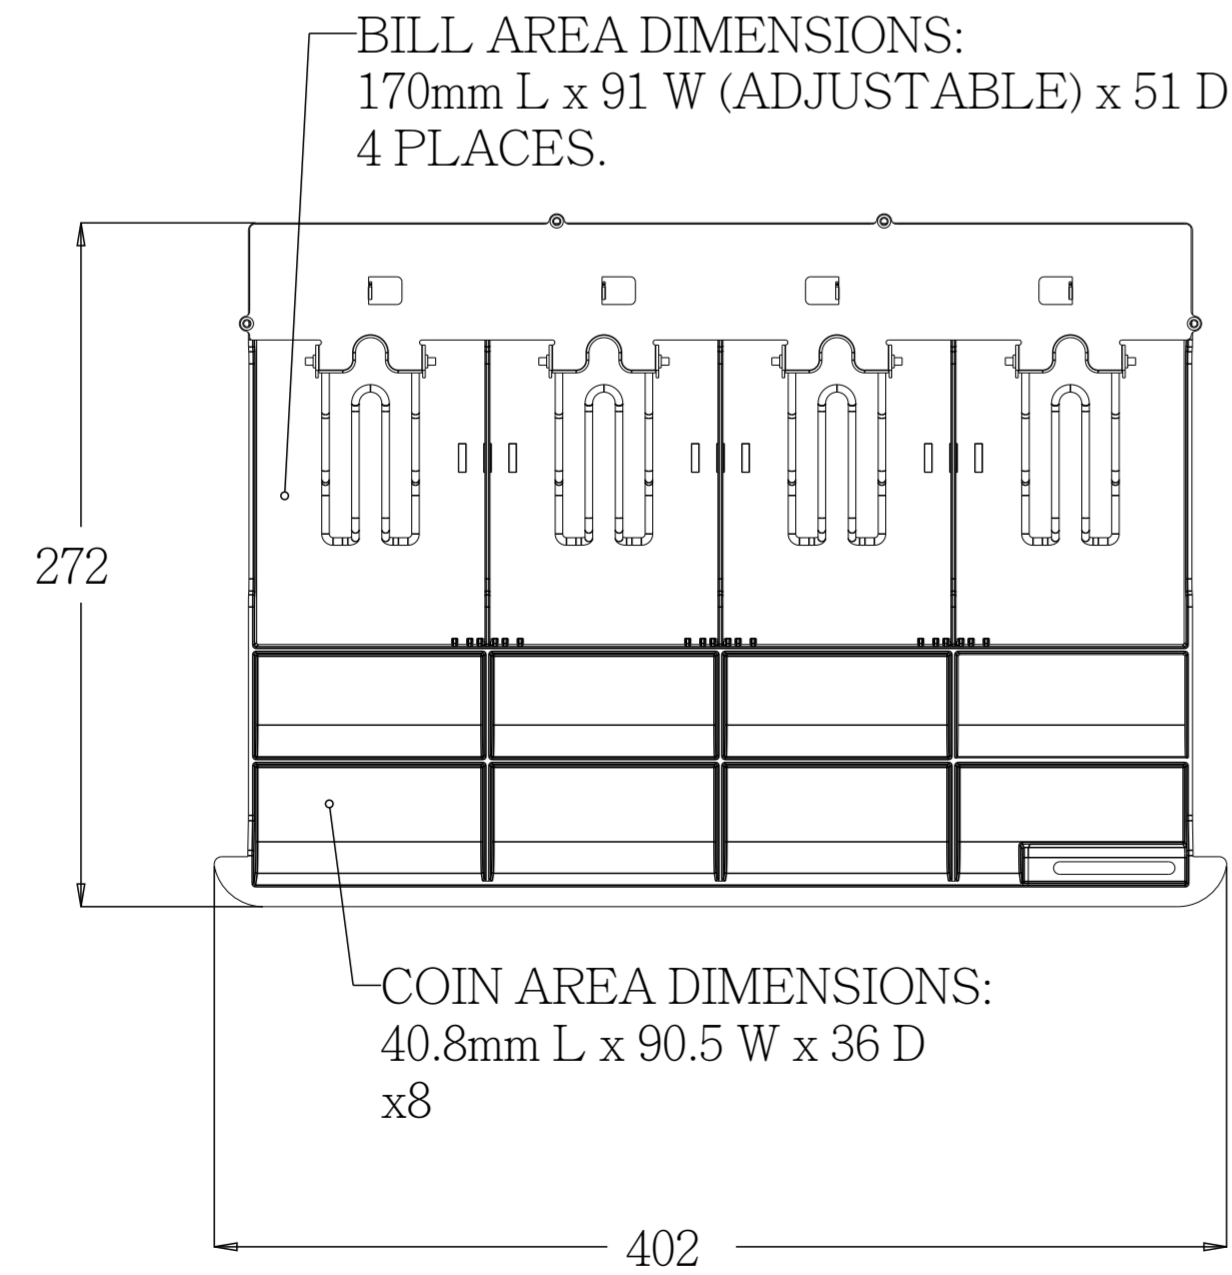

PAYPOINT PLUS FOR iOS:
9.7" I-PAD MODELS

PAYPOINT PLUS FOR iOS:
12" I-PAD PRO

PAYPOINT PLUS FOR ANDROID

PAYPOINT PLUS FOR WINDOWS

CUSTOMER DISPLAY AVAILABLE
ON SOME MODELS.

FIGURE B:
KENSINGTON LOCK
RECEPTICAL UNDER BASE

Ø7
THRU HOLE FOR
COUNTER MOUNTING, X4
(SEE FIGURE A)

FIGURE A:
SECURING BASE
TO COUNTER TOP

WORLD WIDE MODEL CASH DRAWER

NORTH AMERICA/CHINA MODEL CASH DRAWER