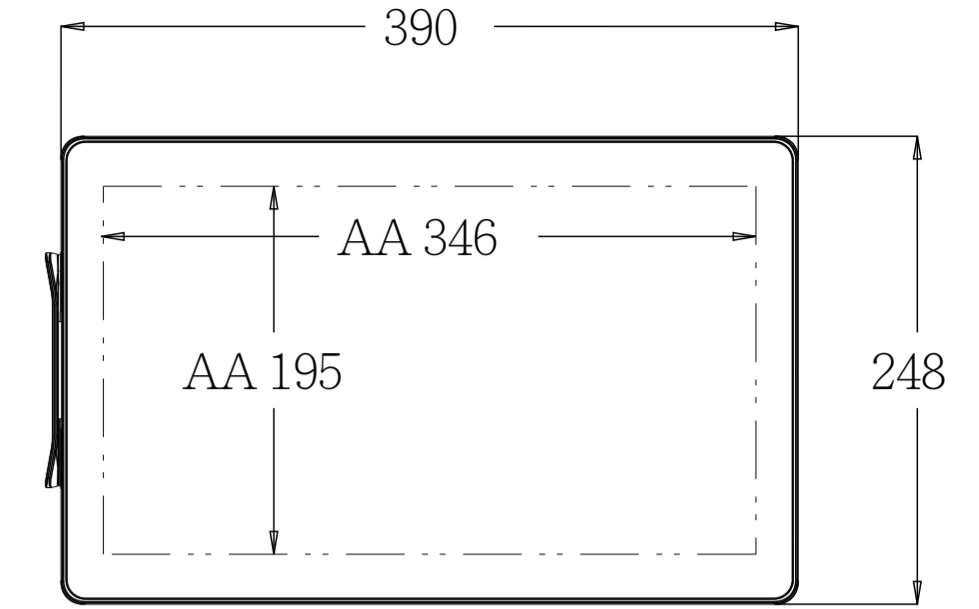

PAYPOINT PLUS FOR iOS:
9.7" I-PAD MODELS

PAYPOINT PLUS FOR iOS:
12" I-PAD PRO

PAYPOINT PLUS FOR ANDROID

PAYPOINT PLUS FOR WINDOWS

CUSTOMER DISPLAY AVAILABLE
ON SOME MODELS.

FIGURE B:
KENSINGTON LOCK
RECEPTICAL UNDER BASE

Ø7
THRU HOLE FOR
COUNTER MOUNTING, X4
(SEE FIGURE A)

FIGURE A:
SECURING BASE
TO COUNTER TOP

WORLD WIDE MODEL CASH DRAWER

NORTH AMERICA/CHINA MODEL CASH DRAWER