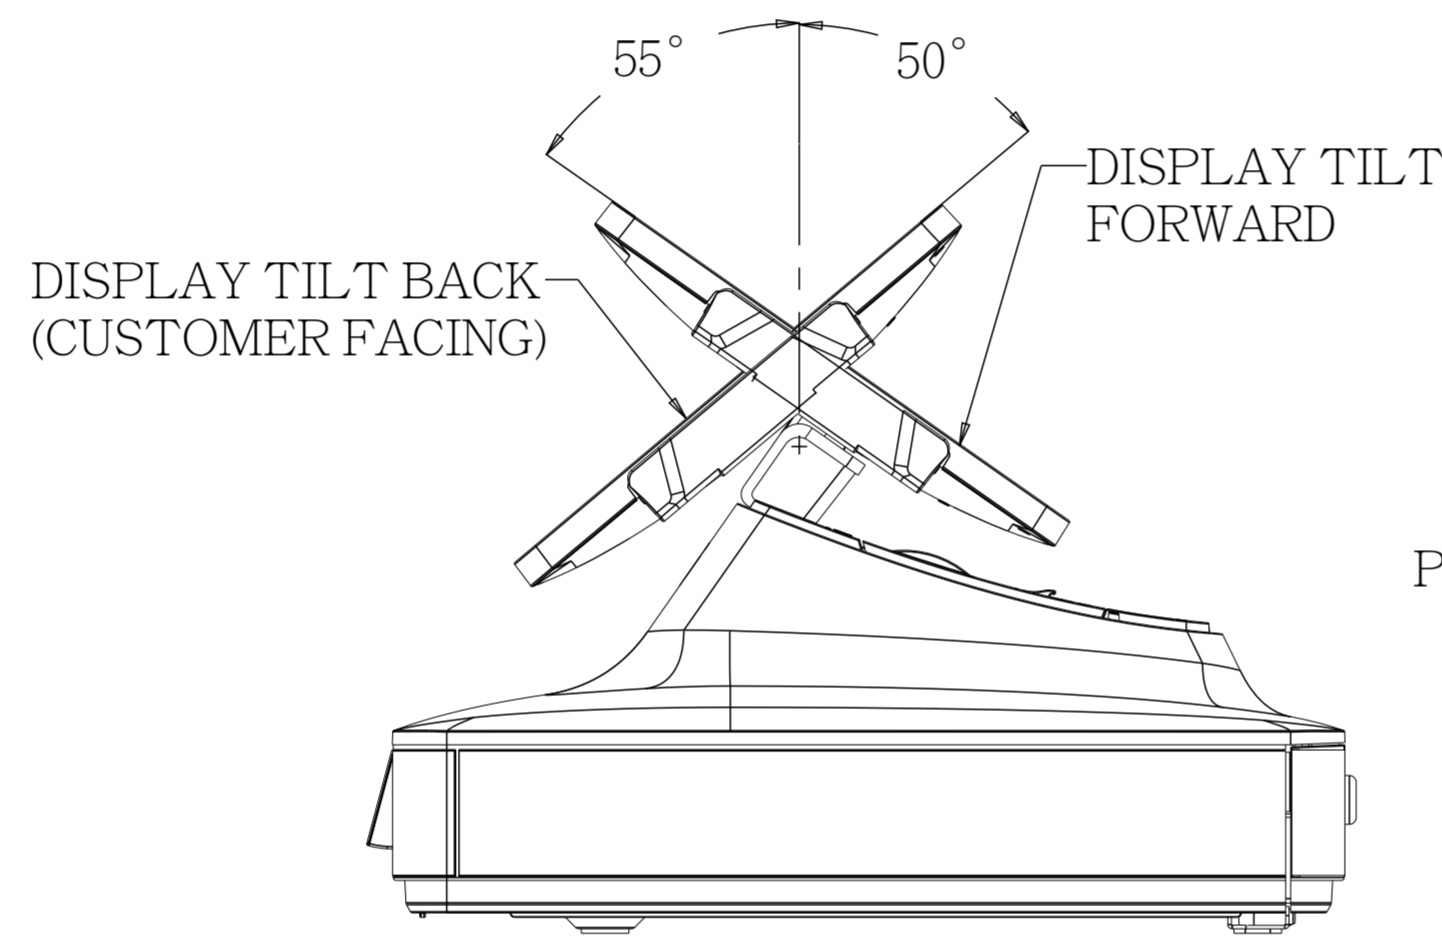

PAYPOINT PLUS FOR iOS:
9.7" I-PAD MODELS

PAYPOINT PLUS FOR iOS:
12" I-PAD PRO

PAYPOINT PLUS FOR ANDROID

PAYPOINT PLUS FOR WINDOWS

CUSTOMER DISPLAY AVAILABLE
ON SOME MODELS.

FIGURE B:
KENSINGTON LOCK
RECEPTICAL UNDER BASE

Ø7
THRU HOLE FOR
COUNTER MOUNTING, X4
(SEE FIGURE A)

FIGURE A:
SECURING BASE
TO COUNTER TOP

WORLD WIDE MODEL CASH DRAWER

NORTH AMERICA/CHINA MODEL CASH DRAWER