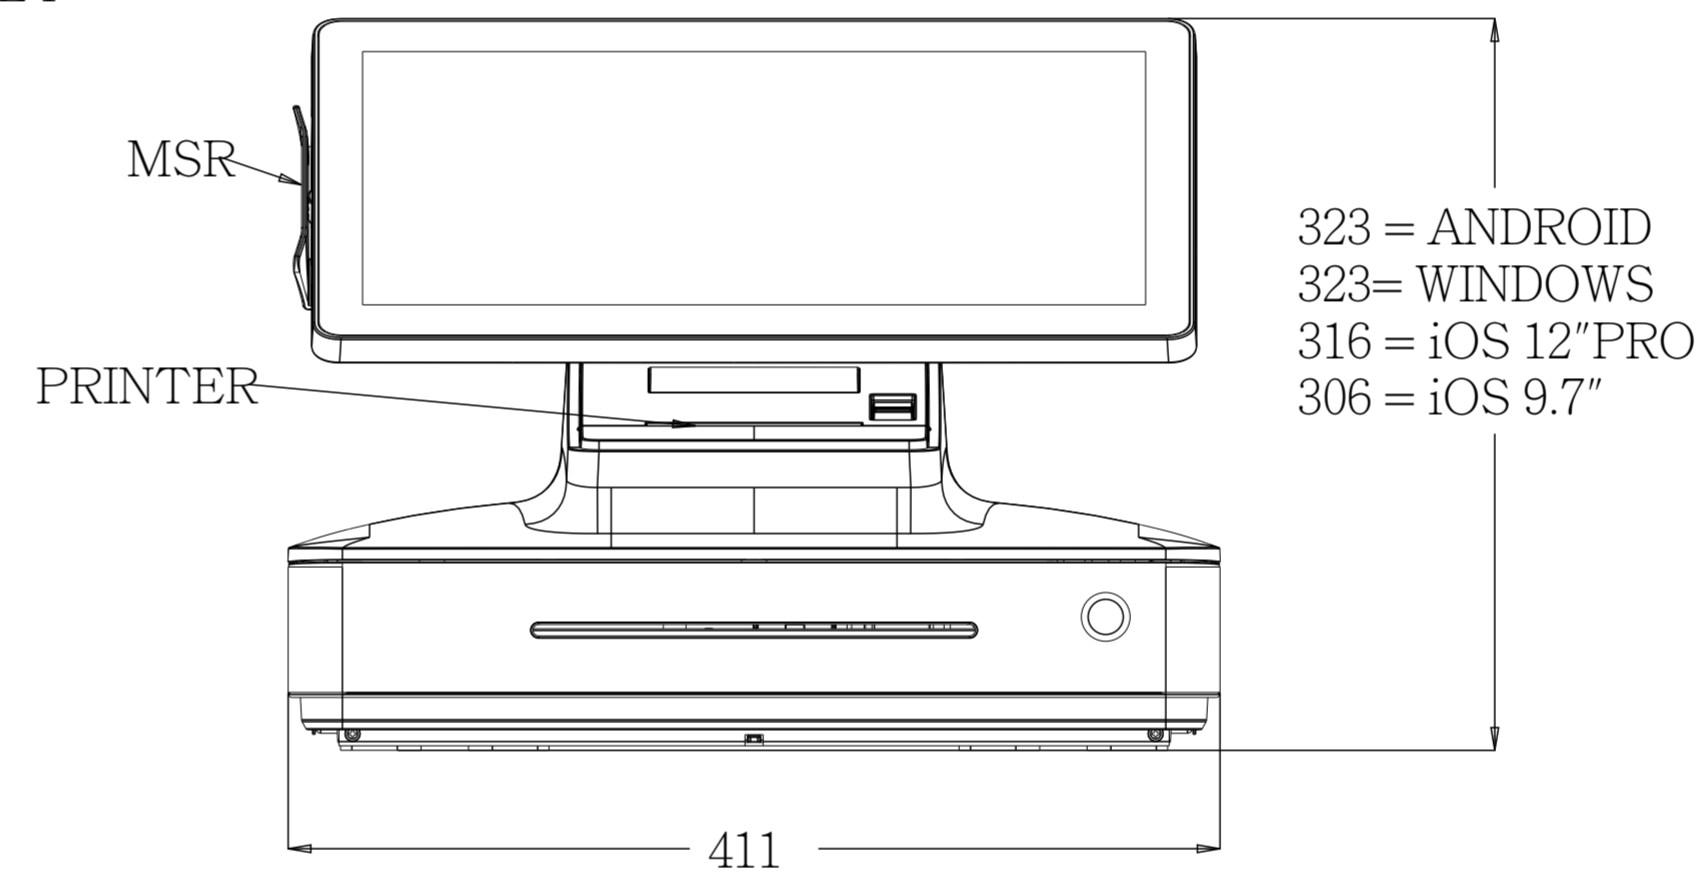

PAYPOINT PLUS FOR iOS:
9.7" I-PAD MODELS

PAYPOINT PLUS FOR iOS:
12" I-PAD PRO

PAYPOINT PLUS FOR ANDROID

PAYPOINT PLUS FOR WINDOWS

CUSTOMER DISPLAY AVAILABLE
ON SOME MODELS.

FIGURE B:
KENSINGTON LOCK
RECEPTICAL UNDER BASE

Ø7
THRU HOLE FOR
COUNTER MOUNTING, X4
(SEE FIGURE A)

FIGURE A:
SECURING BASE
TO COUNTER TOP

WORLD WIDE MODEL CASH DRAWER

NORTH AMERICA/CHINA MODEL CASH DRAWER