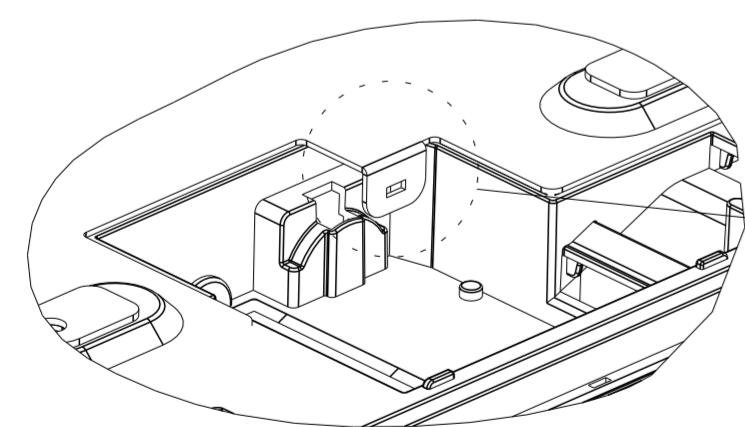

PAYPOINT PLUS FOR iOS:
9.7" I-PAD MODELS

PAYPOINT PLUS FOR iOS:
12" I-PAD PRO

PAYPOINT PLUS FOR ANDROID

PAYPOINT PLUS FOR WINDOWS

CUSTOMER DISPLAY AVAILABLE
ON SOME MODELS.

FIGURE B:
KENSINGTON LOCK
RECEPTICAL UNDER BASE

Ø7
THRU HOLE FOR
COUNTER MOUNTING, X4
(SEE FIGURE A)

FIGURE A:
SECURING BASE
TO COUNTER TOP

WORLD WIDE MODEL CASH DRAWER

NORTH AMERICA/CHINA MODEL CASH DRAWER