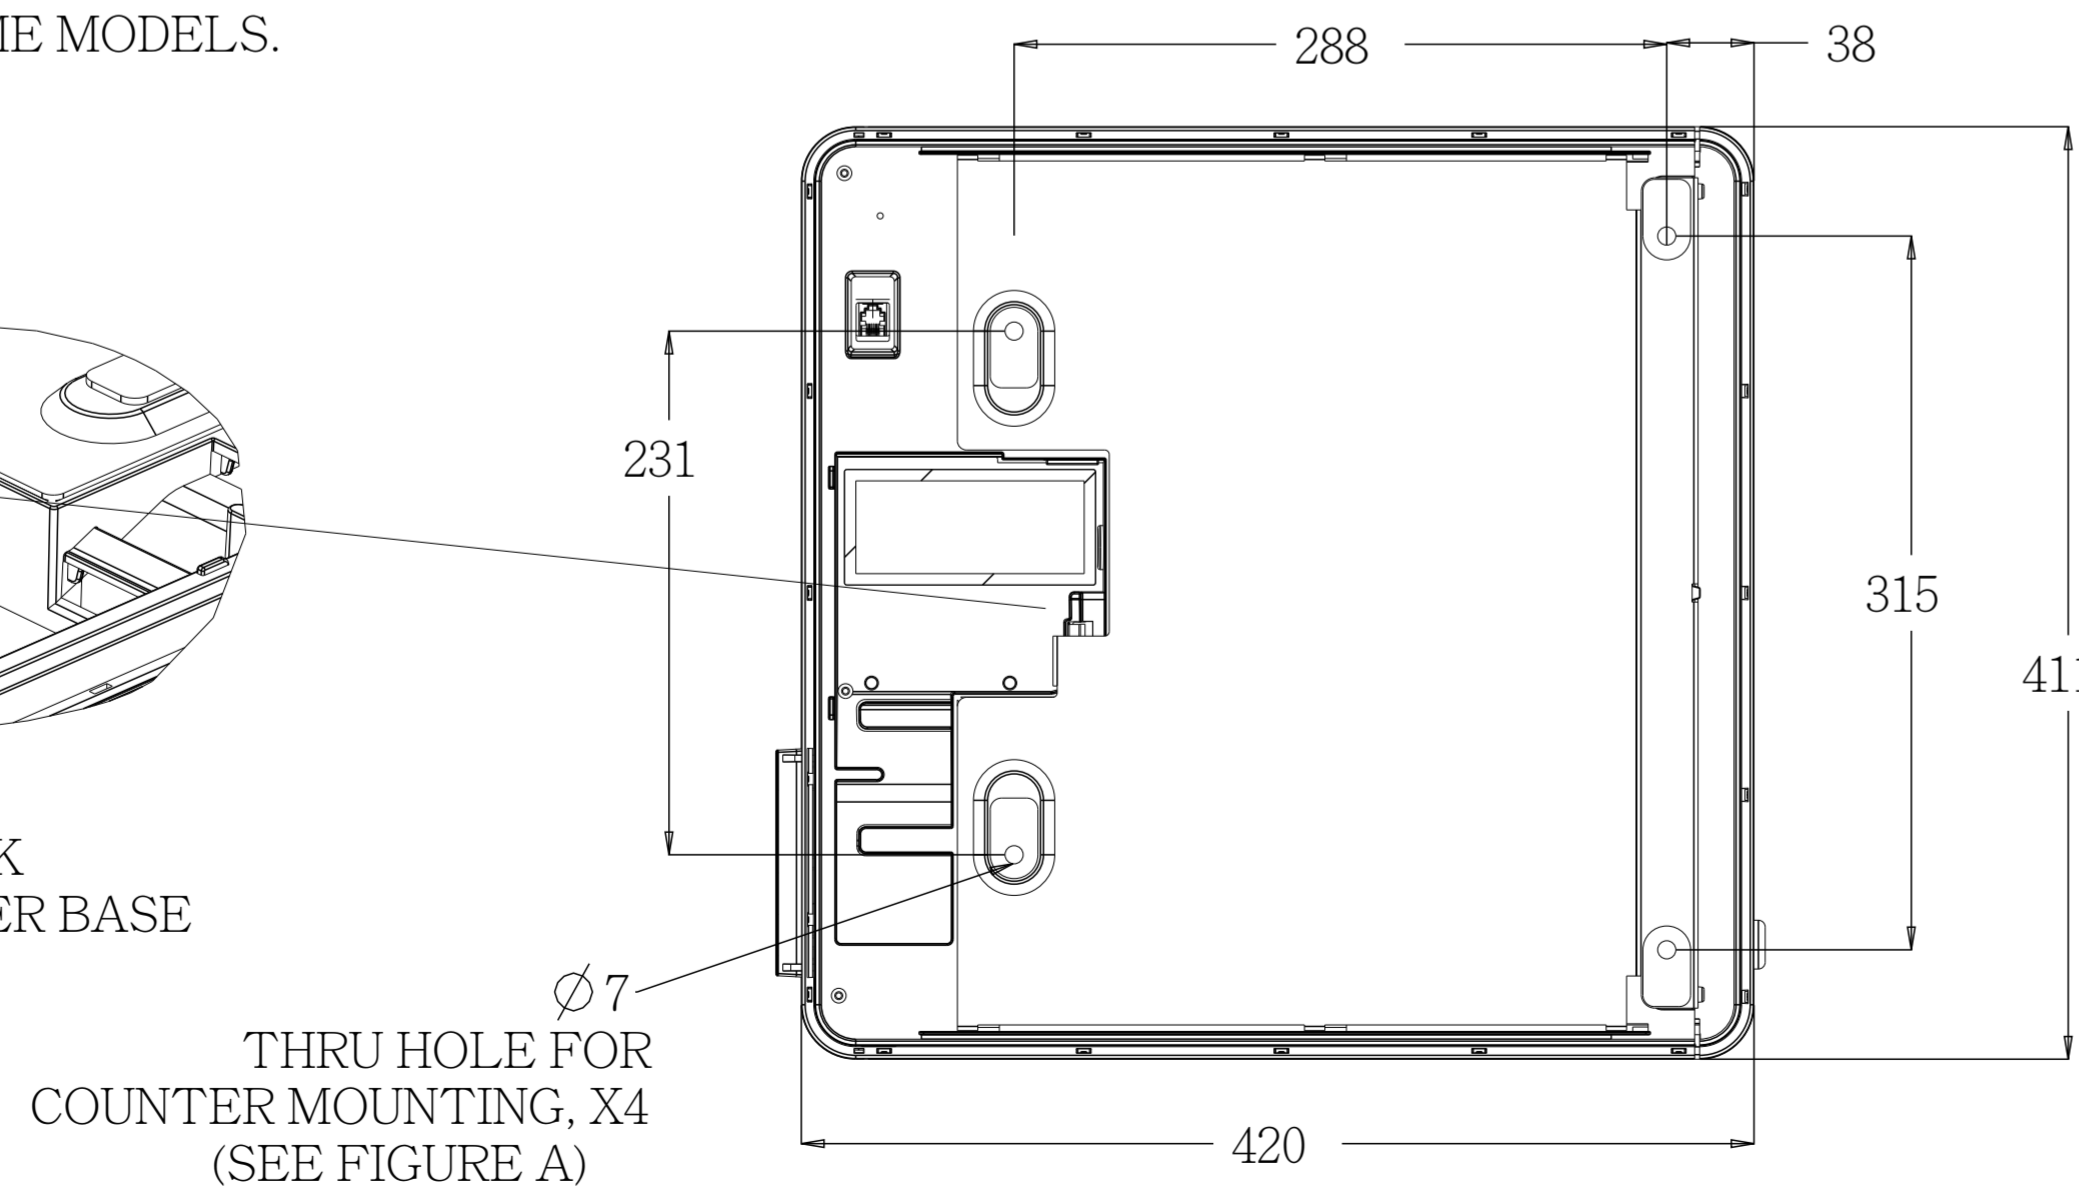

PAYPOINT PLUS FOR iOS:
9.7" I-PAD MODELS

PAYPOINT PLUS FOR iOS:
12" I-PAD PRO

PAYPOINT PLUS FOR ANDROID

PAYPOINT PLUS FOR WINDOWS

CUSTOMER DISPLAY AVAILABLE
ON SOME MODELS.

FIGURE B:
KENSINGTON LOCK
RECEPTICAL UNDER BASE

Ø7
THRU HOLE FOR
COUNTER MOUNTING, X4
(SEE FIGURE A)

FIGURE A:
SECURING BASE
TO COUNTER TOP

WORLD WIDE MODEL CASH DRAWER

NORTH AMERICA/CHINA MODEL CASH DRAWER