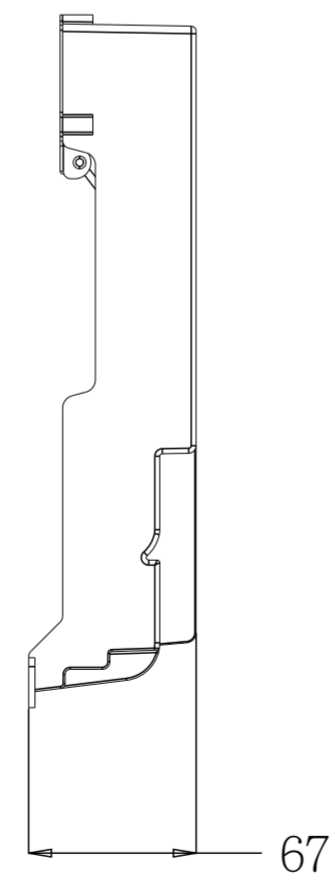

PAYPOINT PLUS FOR iOS:
9.7" I-PAD MODELS

PAYPOINT PLUS FOR iOS:
12" I-PAD PRO

PAYPOINT PLUS FOR ANDROID

PAYPOINT PLUS FOR WINDOWS

CUSTOMER DISPLAY AVAILABLE
ON SOME MODELS.

FIGURE B:
KENSINGTON LOCK
RECEPTICAL UNDER BASE

Ø7
THRU HOLE FOR
COUNTER MOUNTING, X4
(SEE FIGURE A)

FIGURE A:
SECURING BASE
TO COUNTER TOP

WORLD WIDE MODEL CASH DRAWER

NORTH AMERICA/CHINA MODEL CASH DRAWER