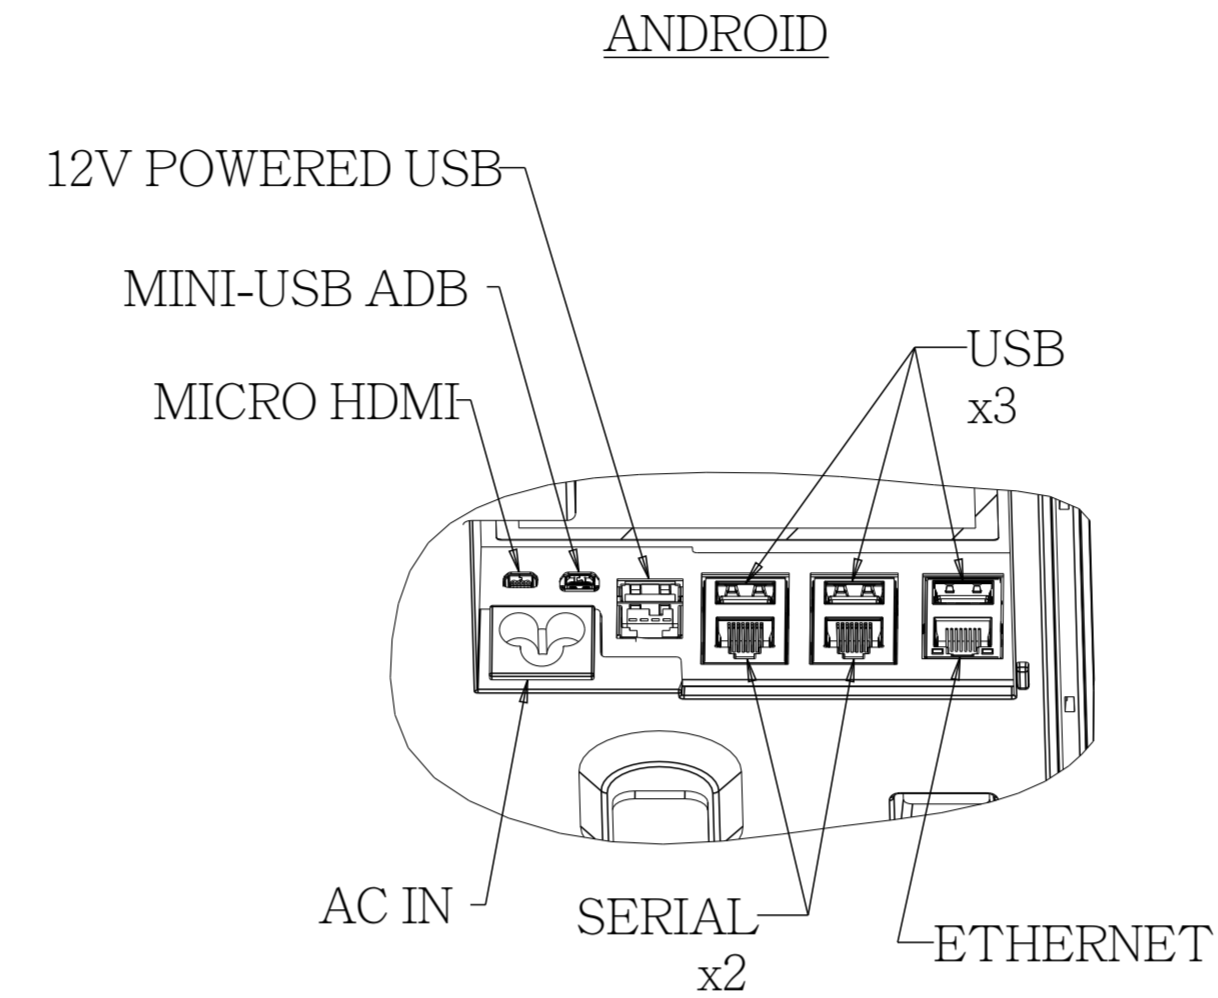

PAYPOINT PLUS FOR iOS:
9.7" I-PAD MODELS

PAYPOINT PLUS FOR iOS:
12" I-PAD PRO

PAYPOINT PLUS FOR ANDROID

PAYPOINT PLUS FOR WINDOWS

CUSTOMER DISPLAY AVAILABLE
ON SOME MODELS.

FIGURE B:
KENSINGTON LOCK
RECEPTICAL UNDER BASE

Ø7
THRU HOLE FOR
COUNTER MOUNTING, X4
(SEE FIGURE A)

FIGURE A:
SECURING BASE
TO COUNTER TOP

WORLD WIDE MODEL CASH DRAWER

NORTH AMERICA/CHINA MODEL CASH DRAWER