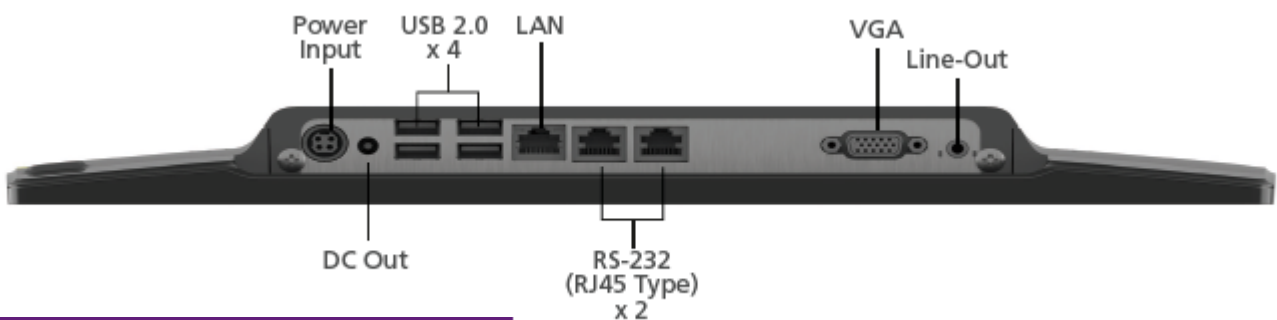

TOUCH ITALIA

DIGITAL SIGNAGE | RETAIL | HOSPITALITY | INDUSTRIAL

TEU-15W1900-W1

15.6 - inch

AiO Windows

PCap 10 -touch
Slim Design

Fanless J1900
Slim bezel

3 years Warranty

Slim Bezel

11.95 mm

100 x 100 mm VESA Mount

Specification

TEU-15W1900-W1	
Processor	Celeron Processor J1900 (2M Cache, up to 2.42Ghz)
GPU	Integrate Intel HD Graphic Engine
System Memory	4GB So-Dimm DDR3L 1333Mhz, up to 8GB
Power Supply	12V 60W External Power Adapter
Storage Device	64GB SSD M.2
Wi-Fi	Optional
Touch LCD Display	
Size / Resolution	15.6" TFT LED LCD / 1920 x 1080
Touchscreen	Projected Capacitive touch, 10 Points
Brightness	450 nits
Contrast Ratio	1000:1
Viewing Angle	H: 178°, V: 178°
Display Surface	7H Hardness durable glass
I/O Ports	
Serial Port	2 x RS232 (RJ45 type)
Usb Port	4 x USB 2.0 Type A
Video Port	1 x VGA
Audio Port	1 x Line-Out
LAN Port	1 x RJ45 Giga Lan
Physical Properties	
Speaker	2 x 2W
Material	Plastic, Glass, Die-Casting
Housing Color	Dark Grey
Dimension (W x H x D)	369.1 mm x 291.6 mm x 169.4 mm (with Stand)
Net Weight	4.01 Kg
Gross Weight	6.01 Kg
Shipping Dimension	470 mm x 380 mm x 340 mm
VESA mount	100 x 100 mm
Safety	
Certifications	CE, FCC, LVD, RoHS
Environment	
Operating Temperature	0° - 40°C, 20% - 80% RH Non-Condensing
Storage Temperature	-20° - 60°C, 10% - 90% RH Non-Condensing
OS	Windows 10 Enterprise