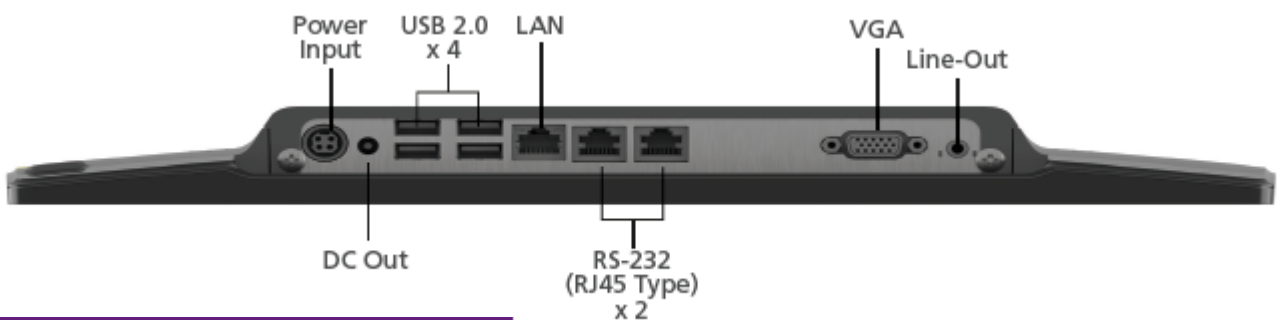

TOUCH ITALIA

DIGITAL SIGNAGE | RETAIL | HOSPITALITY | INDUSTRIAL

TEU-215W1900-W1

21.5 - inch

AiO Windows

PCap 10 -touch
Slim Design

Fanless J1900
Slim bezel

3 years Warranty

Slim Bezel

11.95 mm

100 x 100 mm VESA Mount

Specification

TEU-215W1900-W1	
Processor	Celeron Processor J1900 (2M Cache, up to 2.42Ghz)
GPU	Integrate Intel HD Graphic Engine
System Memory	4GB So-Dimm DDR3L 1333Mhz, up to 8GB
Power Supply	12V 60W External Power Adapter
Storage Device	64GB SSD
Wi-Fi	Optional
Touch LCD Display	
Size / Resolution	21.5" TFT LED LCD / 1920 x 1080
Touchscreen	Projected Capacitive touch, 10 Points
Brightness	250 nits
Contrast Ratio	1000:1
Viewing Angle	H: 178°, V: 178°
Display Surface	7H Hardness durable glass
I/O Ports	
Serial Port	2 x RS232 (RJ45 type)
Usb Port	4 x USB 2.0 Type A
Video Port	1 x VGA
Audio Port	1 x Line-Out
LAN Port	1 x RJ45 Giga Lan
Physical Properties	
Speaker	2 x 2W
Material	Plastic, Glass, Die-Casting
Housing Color	Dark Grey
Dimension (W x H x D)	369.1 mm x 291.6 mm x 169.4 mm (with Stand)
Net Weight	4.2 Kg
Gross Weight	6.7 Kg
Shipping Dimension	610 mm x 405 mm x 340 mm
VESA mount	100 x 100 mm
Safety	
Certifications	CE, FCC, LVD, RoHS
Environment	
Operating Temperature	0° - 40°C, 20% - 80% RH Non-Condensing
Storage Temperature	-20° - 60°C, 10% - 90% RH Non-Condensing
OS	Windows 10 Enterprise