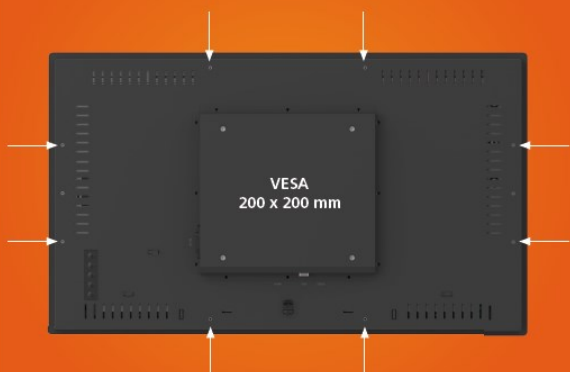

TOUCH ITALIA

DIGITAL SIGNAGE | RETAIL | HOSPITALITY | INDUSTRIAL

TEU-32S1-O-P

31.5 - inch

Touchscreen Monitor

PCap 10 -touch
Zero bezel design

LED backlight
24/7 operation

3 years Warranty
IP65 Compliant
front side

Multiple Video Interfaces (HDMI, VGA, Display Port) and Touch Function Support

Bracket Mount for Landscape or Portrait

IP65 Rating High Contrast Panel

Specification

TEU-32S1-O-P	
Size	31.5" TFT LED LCD
Max Resolution	FHD 1920 x 1080
Contrast Ratio	3000:1
Brightness	500 nits
Response Time	8 ms (Typ)
View Angle	H/V 178° wide viewing angle
Touch LCD Display	
Touchscreen	Projected Capacitive
Touch Points	10 Points
Touchscreen Interface	USB-HID (Type B)
I/O Ports	
Usb Port	1 x USB 2.0 (Type B) for Touchscreen
Video Port	1 x VGA, 1 x HDMI, 1 x DP
Power Input	AC 100-240 V, 50/60 Hz @ 1.5A
Physical Properties	
Housing Color	Black
Construction	Glass, SECC Metal
Compliance	IP65 Compliant Front Side
Dimension	739.4 x 435.85 x 61 mm
Net Weight	10.35 Kg
Gross Weight	12.85 Kg
Shipping Dimension	890.0 x 630.0 x 155.0 mm
VESA mount	200 x 200 mm
Safety	
Certifications	CB, CE, FCC, UL, CCC
Environment	
Operating Temperature	0° - 40°C, 20% - 80% RH Non-Condensing
Storage Temperature	-20° - 60°C, 10% - 90% RH Non-Condensing