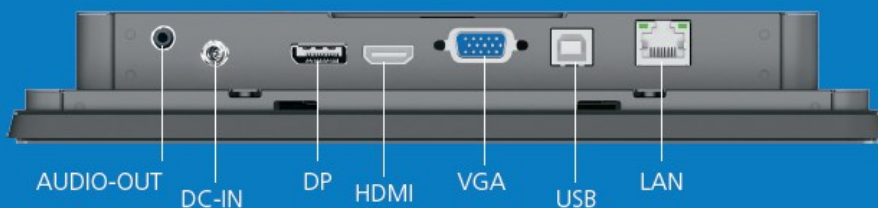

# TOUCH ITALIA

DIGITAL SIGNAGE | RETAIL | HOSPITALITY | INDUSTRIAL

**TEU-10S2-O-P**

**10.1- inch**

**Touchscreen Monitor**

**PCap 10 -touch**  
**Zero bezel design**

**LED backlight**  
**24/7 operation**

**3 years Warranty**  
**IP65 front side**  
**UL-60950 Antivandal**

## Specification

<b>TEU-10S2-O-P</b>	
Size	10.1" TFT LED LCD
Max Resolution	1280 x 800
Contrast Ratio	1300:1
Brightness	500 nits
View Angle	H 170° - V:170°
<b>Touch LCD Display</b>	
Touchscreen	Projected Capacitive
Touch Points	10 Points
Touchscreen Interface	USB-HID (Type B)
<b>I/O Ports</b>	
USB Port	1 x USB 2.0 (Type B) for Touchscreen
Video Port	1 x Display Port, 1 x HDMI, 1 x VGA (DB15)
Audio Port	Line - Out
Power Input	1 x 12V DC Jack with lock
<b>Physical Properties</b>	
Power Supply	DC 12V with lock External Power
Housing Color	Black
Construction	Glass, SECC Metal, Plastic (ABS)
Compliance	IP65 Compliant Front Side,
Dimension (with Stand)	255.8 x 178.5 x 39.4 mm
Dimension (without Stand)	337.4 x 265.4 x 44.3 mm
Net Weight	1.4 Kg
Gross Weight	2.4 Kg
Shipping Dimension	310.0 x 160.0 x 370.0 mm
VESA mount	100 x 100 mm
Ball Drop	UL60950(500g/1.3m) and IK08
<b>Safety</b>	
Certifications	CE, FCC Class B, CCC
<b>Environment</b>	
Operating Temperature	0° - 50°C, 20% - 80% RH Non-Condensing
Storage Temperature	-20° - 60°C, 10% - 95% RH Non-Condensing